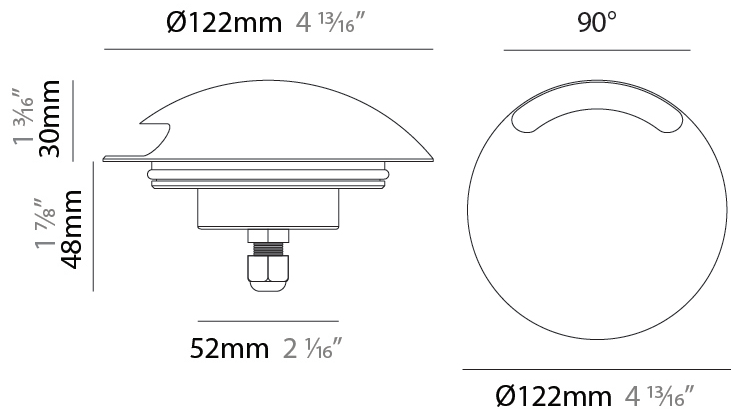

base number   Color   Finish
Temperature   Options

1. To build a product code in our configurator select the specify button on the base model # product page
2. To build a manual product code on this datasheet choose from the options listed below in blue font and add the suffix to the base model #

GENERAL

Series: Explorer 125-1
Brand: Unonovesette
Division: Exterior
Mounting Type: Recessed
Mounting Location: In-Ground
Subcategory: Drive Over

PHYSICAL

Shape: Round
Diameter (mm): 122
Diameter (in): 4 ¹³/₁₆
Height (mm): 78
Depth (mm): 48
Height (in): 3 ¹/₁₆
Depth (in): 1 ⁷/₈
Light Distribution: Direct
Load Resistance (kg): Drive Over Up to 2500Kgs
Load Resistance (lbs): Drive Over Up to 5511Lbs
Diffuser: Extra clear tempered 6mm
Fixture Finish: [SWS](#) / [ASB](#) / [PSB](#)
Fixture Material: Extruded Aluminum
Cable Details: 35cm NS20N PCP 2x0,5mm2
Cut-out Measurements: 88mm/3 7/16"

ELECTRICAL

Lamp Type: LED
Input Wattage (W): 9
Dimming: Non-Dimmable
Driver Included: No
Driver Location: Remote
Driver Type: Constant Voltage - Universal
Driver Class: Class 2
Input Voltage (V): 120 - 277
Output Voltage (V): 24
Upon Request: Tri-Mode Dimming

LED

Color Temperature (*K): [2700](#) / [3000](#) / [4000](#)
Max. Delivered Lumen (lm): 730 (3000K)
CRI: >90 CRI
Lamp Life (hrs): 50000

OPTICAL

Optic°: 20 / 90

RATINGS AND CERTIFICATIONS

Certified By: Certified for North American Standards
IP rating: IP68 (not for permanent immersion)
IK Rating: IK10